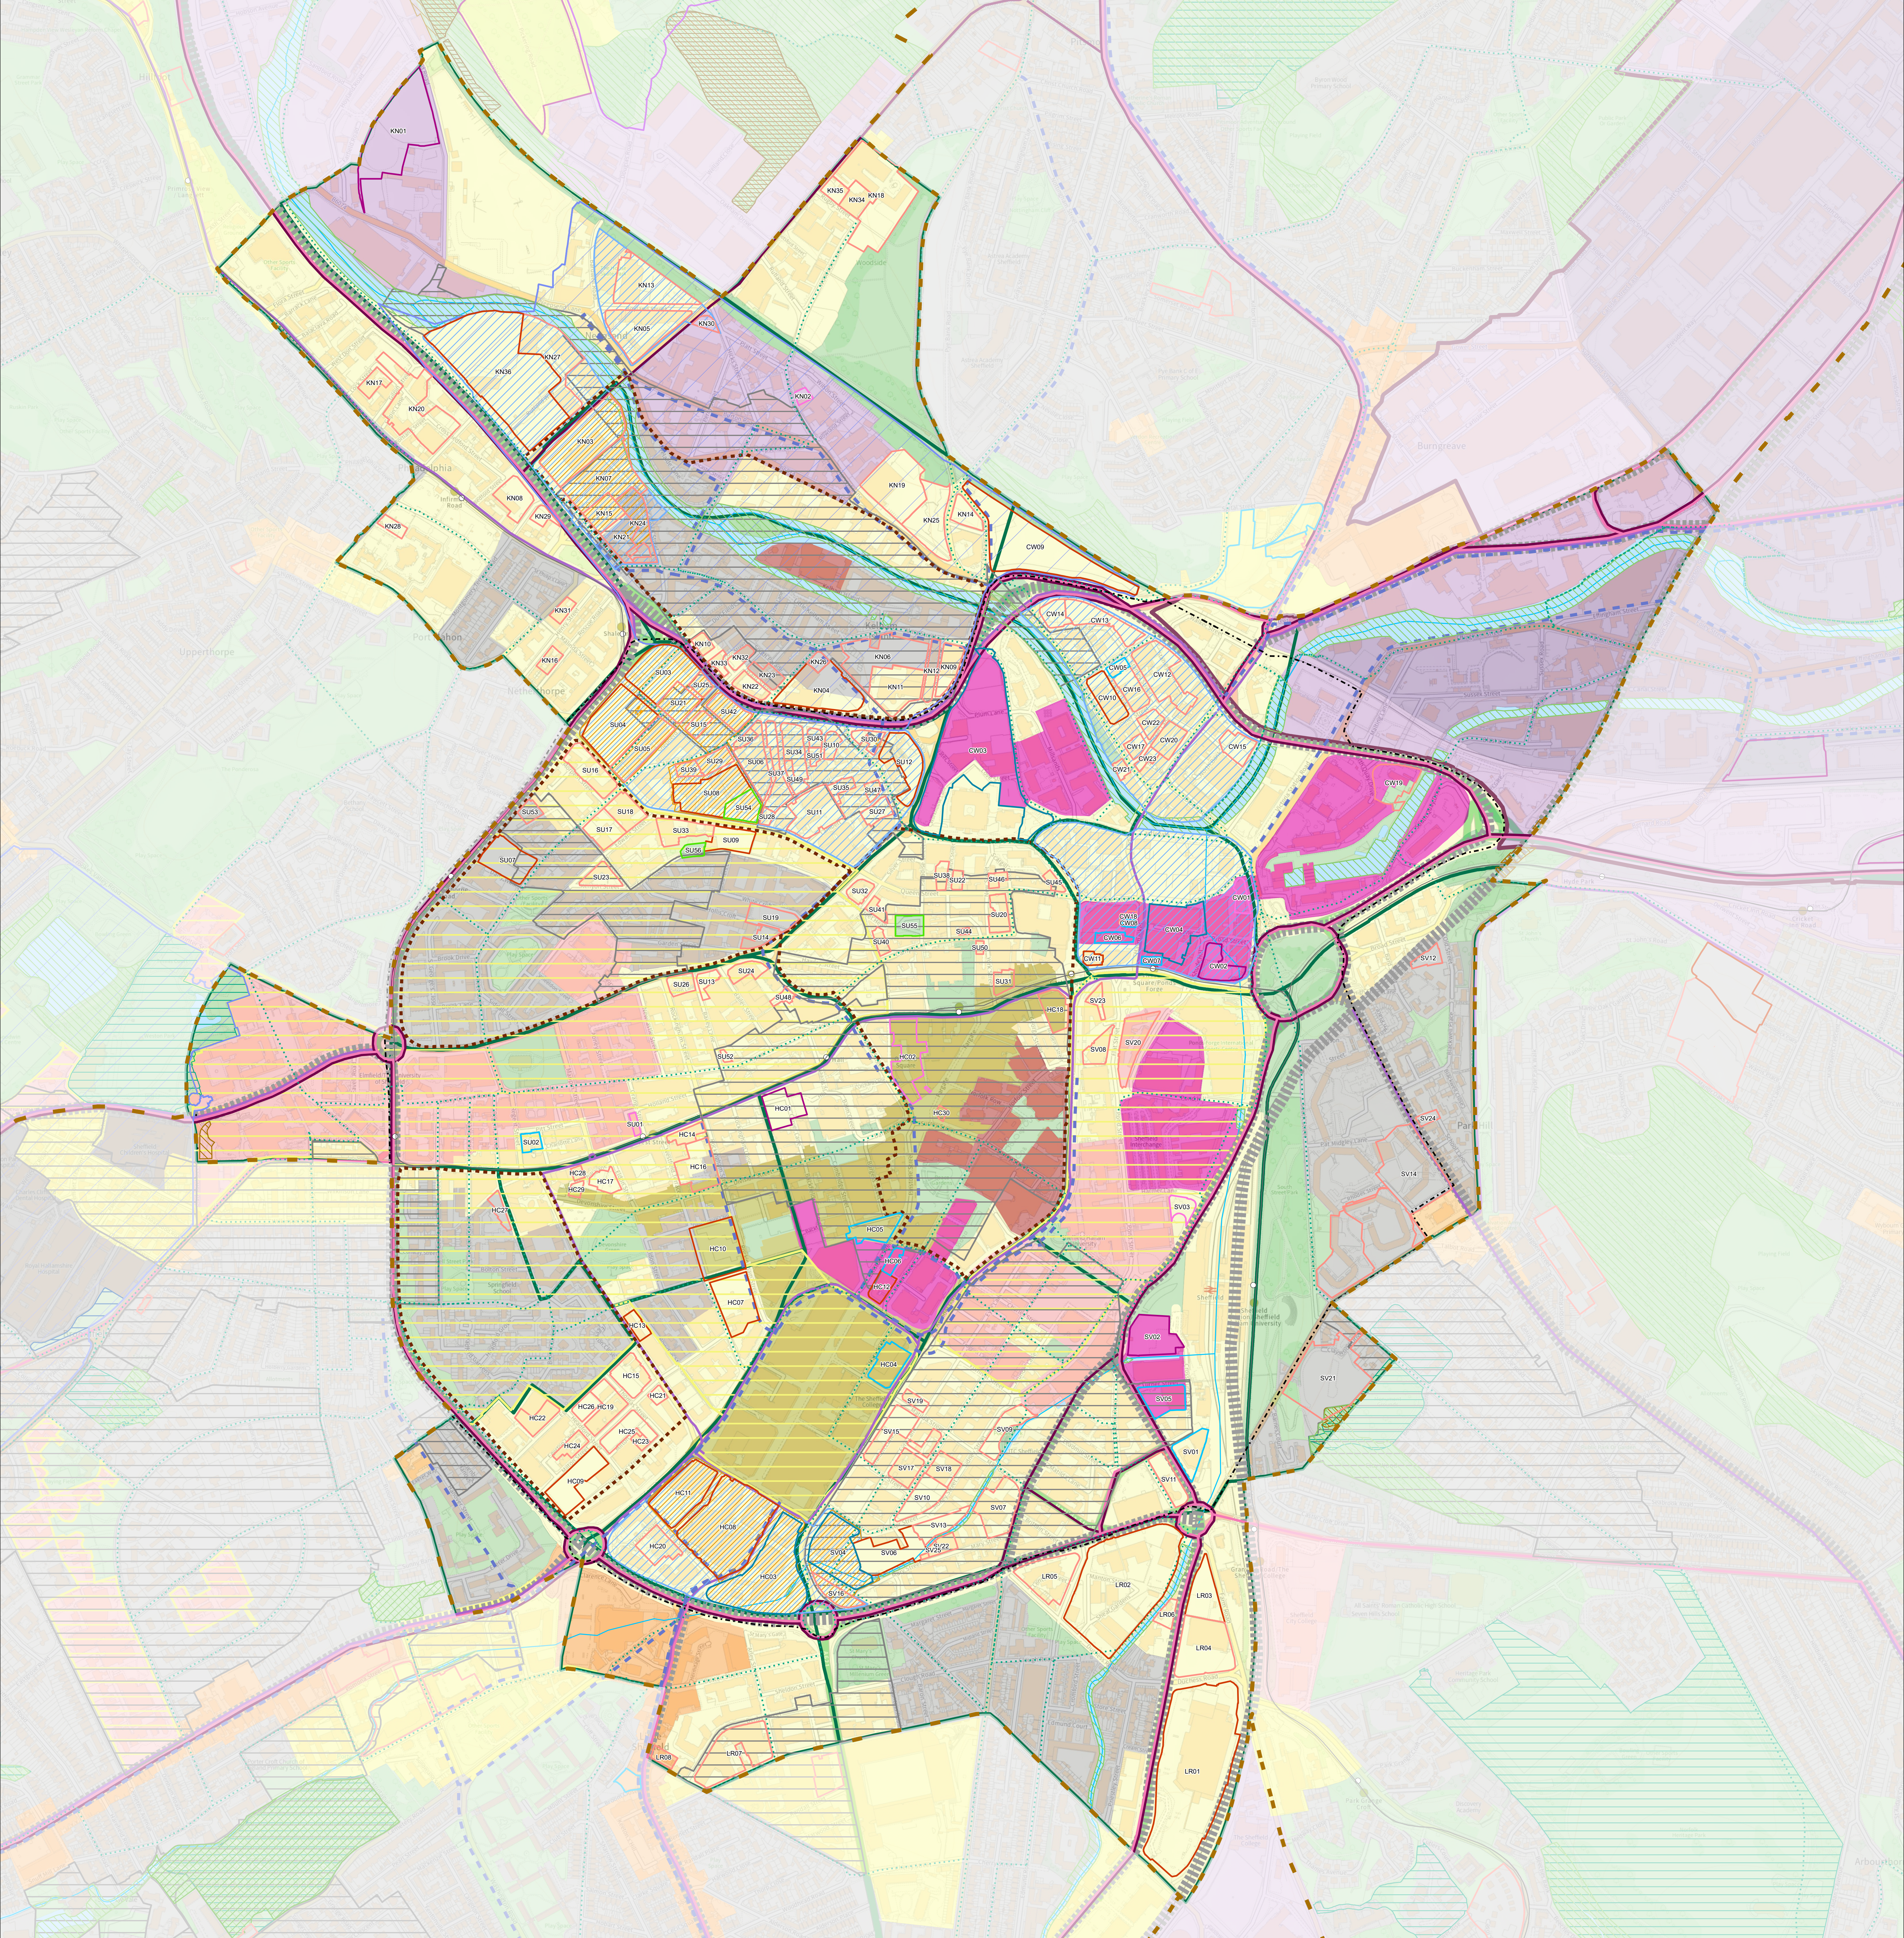

Other designations

- Larger Wind Turbine Location
- Catalyst Site
- Priority Location
- Innovation District
- Olympic Legacy Park
- Biological Site of Special Scientific Interest
- Geological Site of Special Scientific Interest
- Local Nature Reserve
- Local Wildlife Site
- Local Geological Site
- Local Green Space
- Scheduled Monument
- Conservation Area
- Historic Park, Garden or Cemetery
- Green Belt Village or Substantially Developed Road Frontage
- Addition to the Green Belt
- Removal from the Green Belt
- Night-time Quiet Area
- Area suitable for Purpose Built Student Accommodation
- Safeguarded for Flood Storage
- Main river
- Waterway